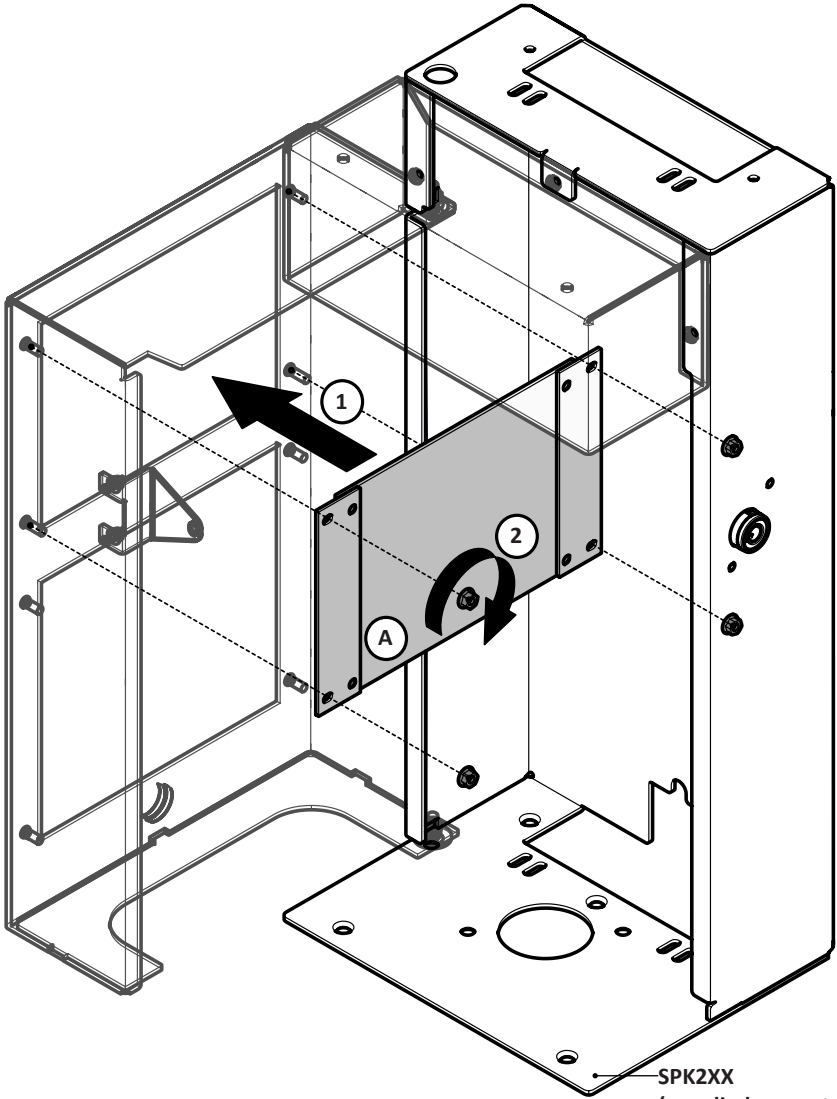

Ergonomic Solutions/SpacePole cannot be held responsible for any failure or injury, if the installation instructions are not followed correctly.

Tool list

Box content

SPK605

x1 (A)

OR

SPK607

x1 (B)

1A Mount scanner cover (A) on to the Center module

SPK2XX
(supplied separately)

Bolts supplied with SPK2XX.

1B Mount printer scanner (B) on to the Center module

Need help? Contact us

ergonomic.solutions/about/contact-us