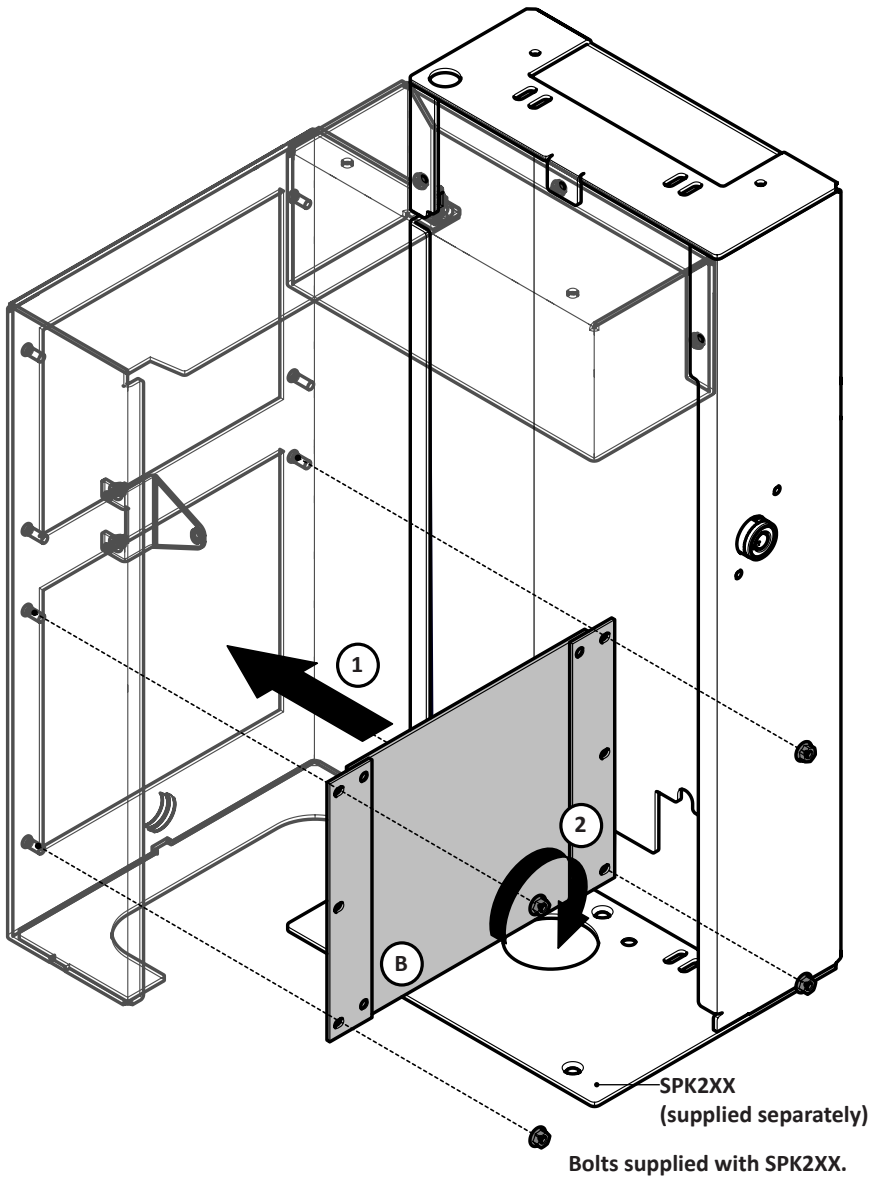

Ergonomic Solutions/SpacePole cannot be held responsible for any failure or injury, if the installation instructions are not followed correctly.

Tool list

Box content

SPK605

x1 (A)

OR

SPK607

x1 (B)

1A Mount scanner cover (A) on to the Center module

SPK2XX
(supplied separately)

Bolts supplied with SPK2XX.

1B Mount printer scanner (B) on to the Center module

Need help? Contact us

ergonomic.solutions/about/contact-us